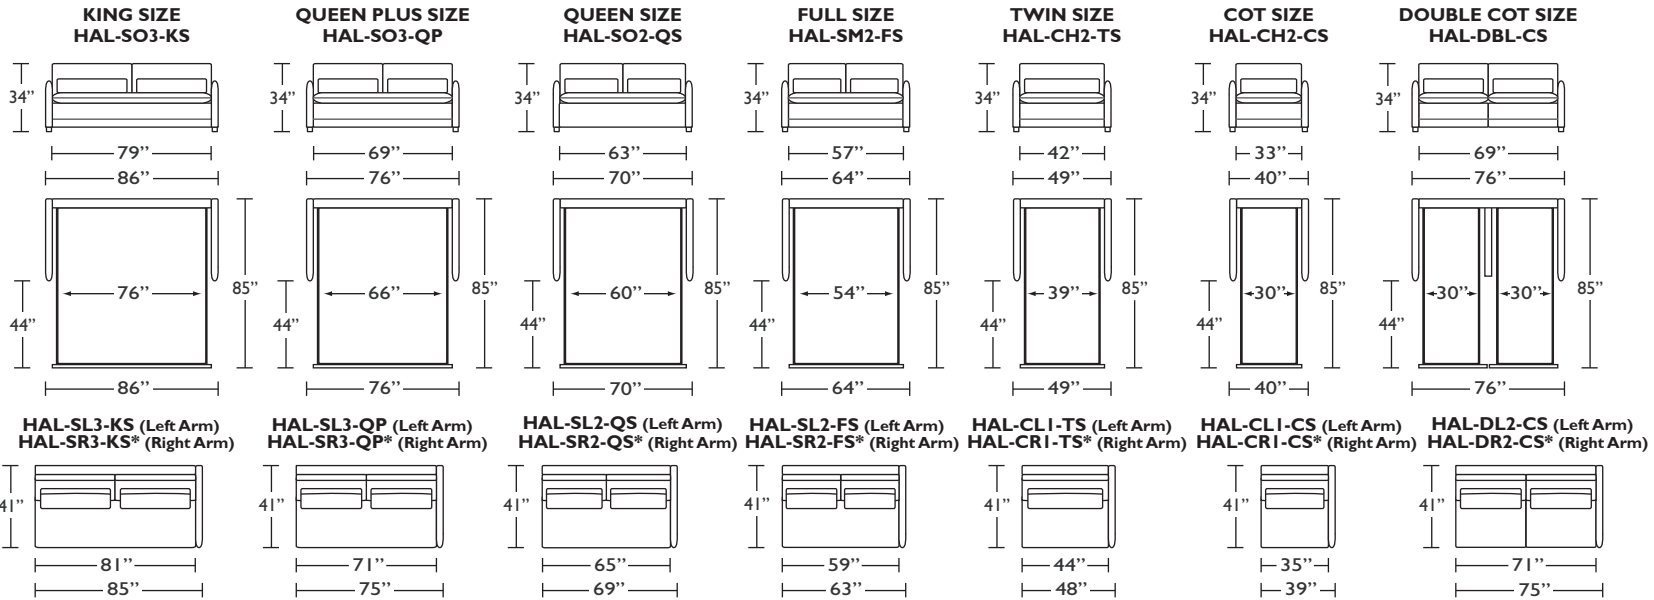

HAILEY featuring the Tiffany 24/7™

Standard Comfort Sleeper®

Features:

- Luxurious sleeping with no springs, no bars and no sagging
- Room to stretch out with true 80 inches of bedroom-length sleeping surface
- Ultimate comfort on five inches of plush, high-density foam
- Complete choice from over 300 leather, Ultrasuede® and Fabric™ options
- Zero wall clearance
- Under sofa dust covers keeps dust and dirt from ever touching the mattress
- Space saving engineering means getting a bigger bed in a smaller room
- Quick-ship delivery
- Lifetime warranty on frame
- Single-needle top stitching
- Loose back & seat cushions
- Kidney pillows included
- 10 year mechanism warranty

All dimensions are approximate and subject to change.

* Picture shows left arm seated. Please specify left or right arm seated when ordering. All orders are in seated position.