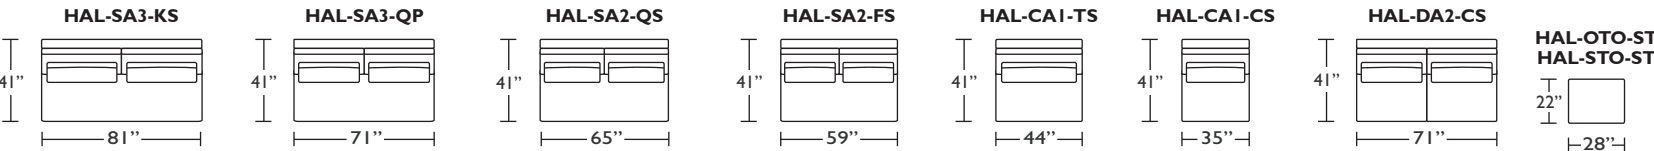

Leg Options:

- Wood legs available in Walnut, Espresso or Acorn finish