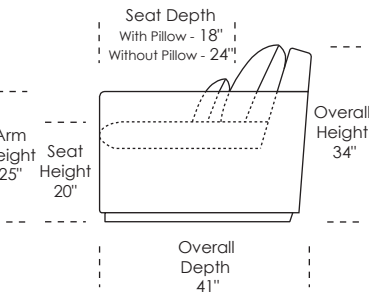

HAILEY featuring the Tiffany 24/7™

Standard Comfort Sleeper®

Features:

- Luxurious sleeping with no springs, no bars and no sagging
- Room to stretch out with true 80 inches of bedroom-length sleeping surface
- Ultimate comfort on five inches of plush, high-density foam
- Complete choice from over 300 leather, Ultrasuede® and Fabric™ options
- Zero wall clearance
- Under sofa dust covers keeps dust and dirt from ever touching the mattress
- Space saving engineering means getting a bigger bed in a smaller room
- Quick-ship delivery
- Lifetime warranty on frame
- Single-needle top stitching
- Loose back & seat cushions
- Kidney pillows included
- 10 year mechanism warranty

All dimensions are approximate and subject to change.

* Picture shows left arm seated. Please specify left or right arm seated when ordering. All orders are in seated position.