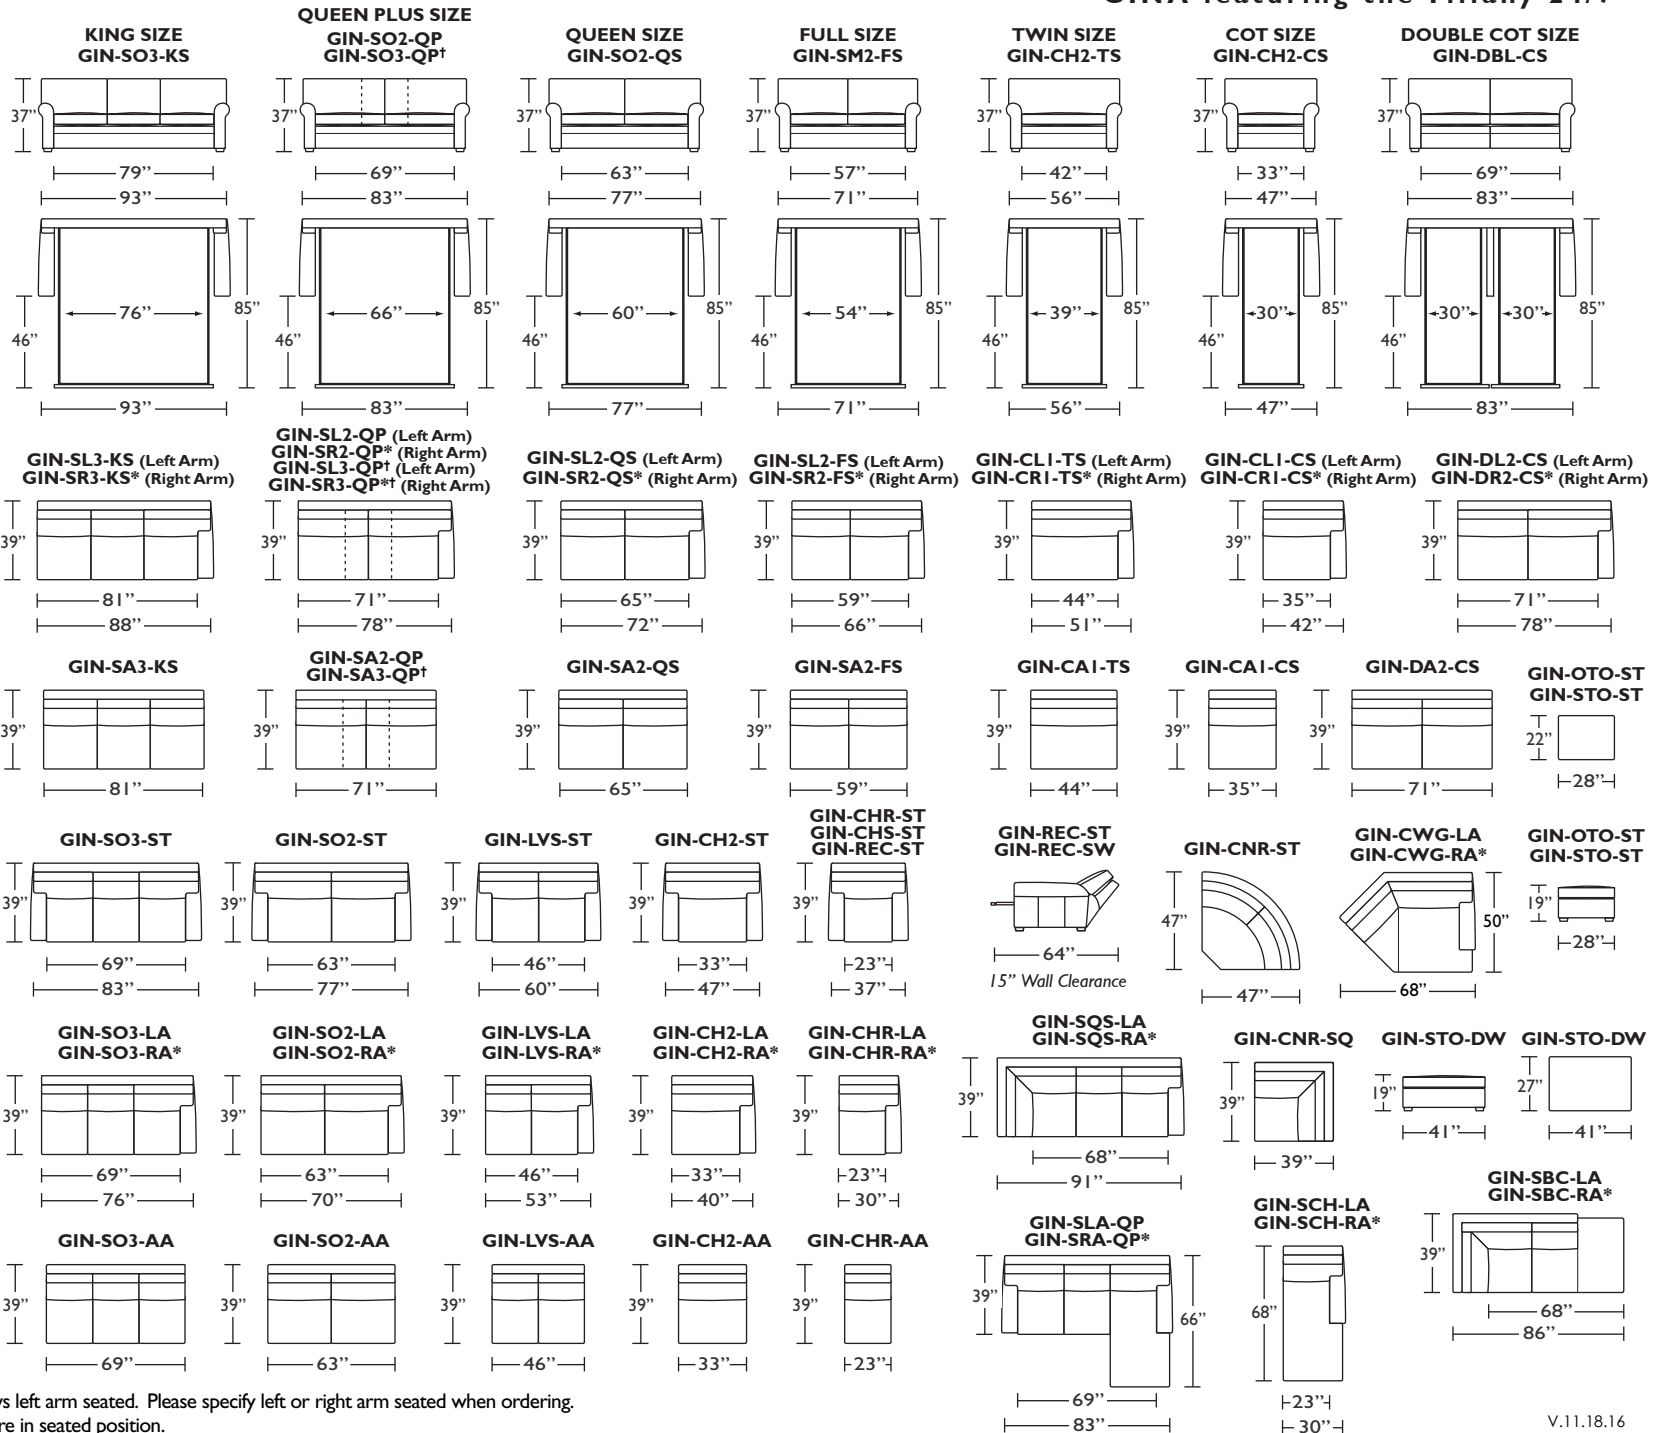

**GINA featuring the Tiffany 24/7™**

**Standard Comfort Sleeper®**

**Features:**

- Luxurious sleeping with no springs, no bars and no sagging
- Room to stretch out with true 80 inches of bedroom-length sleeping surface
- Ultimate comfort on five inches of plush, high-density foam
- Complete choice from over 300 leather, Ultrasuede® and fabric options
- Zero wall clearance
- Under sofa dust covers keeps dust and dirt from ever touching the mattress
- Space saving engineering means getting a bigger bed in a smaller room
- Quick-ship delivery
- Lifetime warranty on frame
- Double-needle top stitching
- Loose back & seat cushions
- 10 year mechanism warranty

All dimensions are approximate and subject to change.

\* Picture shows left arm seated. Please specify left or right arm seated when ordering.  
 All orders are in seated position.

† Dotted lines for Queen Plus sizes indicates the number of seats.