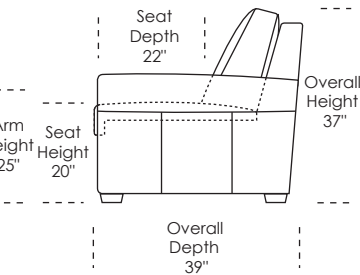

**GINA featuring the Tiffany 24/7™**

**Standard Comfort Sleeper®**

**Features:**

- Luxurious sleeping with no springs, no bars and no sagging
- Room to stretch out with true 80 inches of bedroom-length sleeping surface
- Ultimate comfort on five inches of plush, high-density foam
- Complete choice from over 300 leather, Ultrasuede® and fabric options
- Zero wall clearance
- Under sofa dust covers keeps dust and dirt from ever touching the mattress
- Space saving engineering means getting a bigger bed in a smaller room
- Quick-ship delivery
- Lifetime warranty on frame
- Double-needle top stitching
- Loose back & seat cushions
- 10 year mechanism warranty

All dimensions are approximate and subject to change.

\* Picture shows left arm seated. Please specify left or right arm seated when ordering.  
 All orders are in seated position.

† Dotted lines for Queen Plus sizes indicates the number of seats.